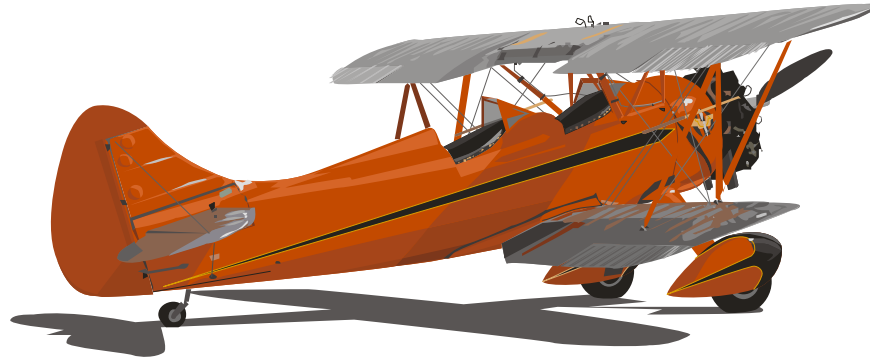

WINGS OVER ARIZONA

Sponsored by:

The Arizona Model Aviators

1st ANNUAL GIANT SCALE FLY-IN

MAY 2nd, 3rd, 4th, 2008

Location: Superstition Airpark, Mesa AZ

IMAA Guidelines apply to all aircraft.

80" Monoplane, 60" Biplane or True Quarter Scale